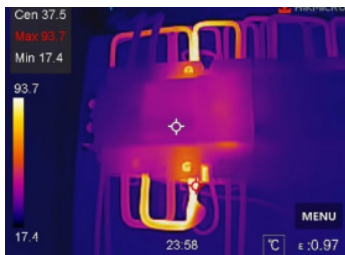

Easy to carry and hold. It fits perfectly in your pocket and tool bag.

On-camera Recording

Built-in 16 GB internal memory provides onboard recording and playback.

Continuous Digital Zoom

1.0x to 4.0x continuous digital zoom provides more image details.

Intuitive Interface

Swipe down or touch the icons to access all camera features and settings

APPLICATIONS

Electrical Cabinet

Check Machine Temperature

Building Envelope

HVAC Inspection

WHAT'S IN THE BOX

- Thermal Imager
- Wrist Strap
- Power Supply
- USB 2.0 A to USB Type-C Cable
- Soft Carrying Pouch
- Color Box Packaging
- Calibration Certificate
- Quick Start Guide

OPTIONAL ACCESSORIES

Model No		Pocket2
Infrared Image	IR Resolution	256 × 192 (49, 152 pixels)
	NETD	< 40 mK (@ 25 °C, F#=1.0)
	Image Frequency	25 Hz
	Field of View (FOV)	50° × 37.2°
	Focus Mode	0.3 m (0.98 ft)
Image Display	Visual Camera	3264 × 2448 (8 MP)
	Image Mode	Thermal/Visual/Fusion/PIP/Blending
	Display	640 × 480 Resolution, 3.5" LCD Touch Screen with auto-rotation
Measurement and Analysis	Object Temperature Range	-20°C to 400°C (-4°F to 752°F)
	Accuracy	Max (±2°C/3.6°F, ±2%), for the ambient temp. 15°C to 35 °C (59 °F to 95 °F) and object temp. above 0 °C (32°F)
Data Storage and Communication	Storage Media	Built-in 16 GB flash memory
	File Format	Radiometric JPEG, MP4
	Storage Capacity	Up to 60,000 Images, 54 hours videos
General	Durability	2m (6.56 ft) drop test, IP54
	Wi-Fi	Yes
	Led Flashlight	Yes
	Battery Operating Time	Approx. 4 hours