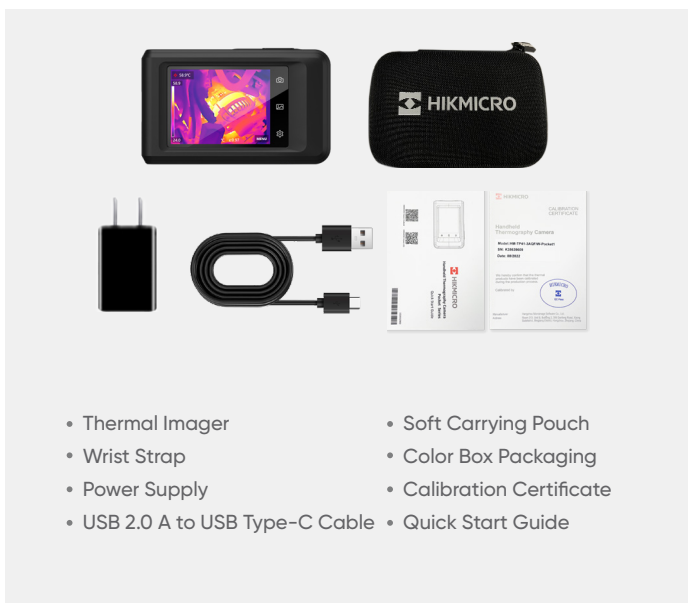

Easy to carry and hold. It fits perfectly in your pocket and tool bag.

On-camera Recording

Built-in 16 GB internal memory provides onboard recording and playback.

Continuous Digital Zoom

1.0x to 4.0x continuous digital zoom provides more image details.

Intuitive Interface

Swipe down or touch the icons to access all camera features and settings

APPLICATIONS

Electrical Cabinet

Check Machine Temperature

Building Envelope

HVAC Inspection

WHAT'S IN THE BOX

- Thermal Imager
- Wrist Strap
- Power Supply
- USB 2.0 A to USB Type-C Cable
- Soft Carrying Pouch
- Color Box Packaging
- Calibration Certificate
- Quick Start Guide

OPTIONAL ACCESSORIES

Model No		Pocket2
Infrared Image	IR Resolution	256 × 192 (49, 152 pixels)
	NETD	< 40 mK (@ 25 °C, F#=1.0)
	Image Frequency	25 Hz
	Field of View (FOV)	50° × 37.2°
	Focus Mode	0.3 m (0.98 ft)
Image Display	Visual Camera	3264 × 2448 (8 MP)
	Image Mode	Thermal/Visual/Fusion/PIP/Blending
	Display	640 × 480 Resolution, 3.5" LCD Touch Screen with auto-rotation
Measurement and Analysis	Object Temperature Range	-20°C to 400°C (-4°F to 752°F)
	Accuracy	Max (±2°C/3.6°F, ±2%), for the ambient temp. 15°C to 35 °C (59 °F to 95 °F) and object temp. above 0 °C (32°F)
Data Storage and Communication	Storage Media	Built-in 16 GB flash memory
	File Format	Radiometric JPEG, MP4
	Storage Capacity	Up to 60,000 Images, 54 hours videos
General	Durability	2m (6.56 ft) drop test, IP54
	Wi-Fi	Yes
	Led Flashlight	Yes
	Battery Operating Time	Approx. 4 hours