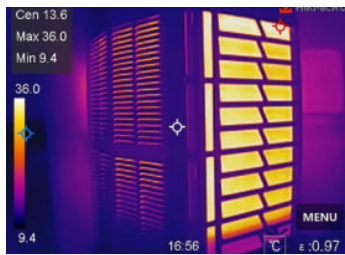

Intuitive Interface

Swipe down or touch the icons to access all camera features and settings

APPLICATIONS

Electrical Cabinet

Check Machine Temperature

Building Envelope

HVAC Inspection

WHAT'S IN THE BOX

- Thermal Imager
- Wrist Strap
- Power Supply
- USB 2.0 A to USB Type-C Cable
- Soft Carrying Pouch
- Color Box Packaging
- Calibration Certificate
- Quick Start Guide

OPTIONAL ACCESSORIES

Model No		Pocket2
Infrared Image	IR Resolution	256 × 192 (49, 152 pixels)
	NETD	< 40 mK (@ 25 °C, F#=1.0)
	Image Frequency	25 Hz
	Field of View (FOV)	50° × 37.2°
	Focus Mode	0.3 m (0.98 ft)
Image Display	Visual Camera	3264 × 2448 (8 MP)
	Image Mode	Thermal/Visual/Fusion/PIP/Blending
	Display	640 × 480 Resolution, 3.5" LCD Touch Screen with auto-rotation
Measurement and Analysis	Object Temperature Range	-20°C to 400°C (-4°F to 752°F)
	Accuracy	Max (±2°C/3.6°F, ±2%), for the ambient temp. 15°C to 35 °C (59 °F to 95 °F) and object temp. above 0 °C (32°F)
Data Storage and Communication	Storage Media	Built-in 16 GB flash memory
	File Format	Radiometric JPEG, MP4
	Storage Capacity	Up to 60,000 Images, 54 hours videos
General	Durability	2m (6.56 ft) drop test, IP54
	Wi-Fi	Yes
	Led Flashlight	Yes
	Battery Operating Time	Approx. 4 hours