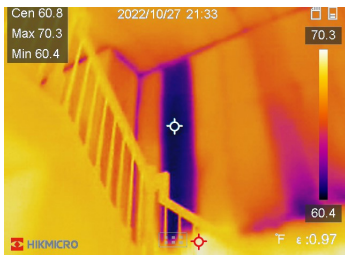

Intuitive Interface

Swipe down or touch the icons to access all camera features and settings

APPLICATIONS

Electrical Cabinet

Check Machine Temperature

Building Envelope

HVAC Inspection

WHAT'S IN THE BOX

- Thermal Imager
- Wrist Strap
- Power Supply
- USB 2.0 A to USB Type-C Cable
- Soft Carrying Pouch
- Color Box Packaging
- Calibration Certificate
- Quick Start Guide

OPTIONAL ACCESSORIES

Model No		Pocket2
Infrared Image	IR Resolution	256 × 192 (49, 152 pixels)
	NETD	< 40 mK (@ 25 °C, F#=1.0)
	Image Frequency	25 Hz
	Field of View (FOV)	50° × 37.2°
	Focus Mode	0.3 m (0.98 ft)
Image Display	Visual Camera	3264 × 2448 (8 MP)
	Image Mode	Thermal/Visual/Fusion/PIP/Blending
	Display	640 × 480 Resolution, 3.5" LCD Touch Screen with auto-rotation
Measurement and Analysis	Object Temperature Range	-20°C to 400°C (-4°F to 752°F)
	Accuracy	Max (±2°C/3.6°F, ±2%), for the ambient temp. 15°C to 35 °C (59 °F to 95 °F) and object temp. above 0 °C (32°F)
Data Storage and Communication	Storage Media	Built-in 16 GB flash memory
	File Format	Radiometric JPEG, MP4
	Storage Capacity	Up to 60,000 Images, 54 hours videos
General	Durability	2m (6.56 ft) drop test, IP54
	Wi-Fi	Yes
	Led Flashlight	Yes
	Battery Operating Time	Approx. 4 hours