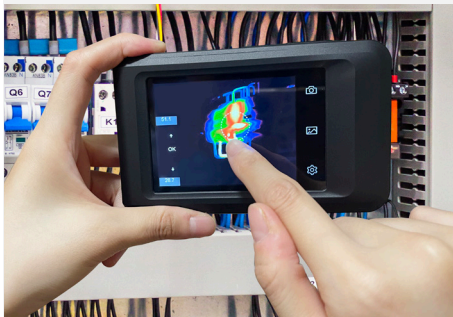

POCKET SERIES

Portable pocket-sized design and fits in any pocket

Easy User Interface

Brilliant 3.5" 640x480 Touchscreen simplifies operations, including advanced 1-Tap Level and Span mode, instantly improving image contrast and highlights potential problems.

Fast Communication

Connect (Wi-Fi or Hotspot) to HIKMICRO Viewer App for transmitting pictures from camera to mobile phone. Analyze, share images, and generate reports in real-time.

Portable Pocket-sized Design

Easy to carry and hold. It fits perfectly in your pocket and tool bag.

On-camera Recording

Built-in 16 GB internal memory provides onboard recording and playback.

Continuous Digital Zoom

1.0x to 4.0x continuous digital zoom provides more image details.

Intuitive Interface

Swipe down or touch the icons to access all camera features and settings

APPLICATIONS

Electrical Cabinet

Check Machine Temperature

Building Envelope

HVAC Inspection

WHAT'S IN THE BOX